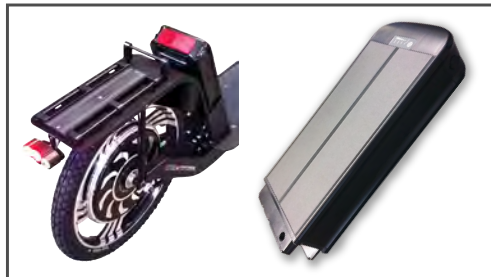

Specifications

- 48V 1000 Watt Motor
- 17.5Ah Lithium Battery
- Removable Battery
- 4 Amp Charger
- Wireless Ignition
- LED Display Computer
- Mechanical Disc Brakes
- Integrated Fender / Rack
- Removable Front Fender
- SR Suntour Suspension
- Shimano XT Hub
- 26" Front Wheel
- 20" Rear Hub Wheel
- Maxxis All-terrain Tires
- Cargo Rack Track Mount
- FR / RR Running Lights
- FR / RR Pursuit Lights
- Integrated Siren

Patrol Series

Enforcer²

Factory Options

- Hydraulic Disc Brakes
- LED Frame Lighting Kit
- Extra Battery Option
- MTX Cargo Bag
- Patrol Trunk Bag

LED Display Included

Wireless Ignition

Removable Battery

Our removable lithium battery system locks in place with key, easy slide-in and out for quick swap, charge in place or remotely with 4Amp charger.

Pursuit Lights | Siren

Featuring C3 Patrol technology - our Pursuit Lights kit come with front and rear light module in addition to a 2-tone siren. All controlled with 2 buttons.

Cargo Trailer

Glide Cargo trailer is versatile and stable platform that can carry up to 130 Lbs. Great for transporting road markers, safety gear and special event materials.