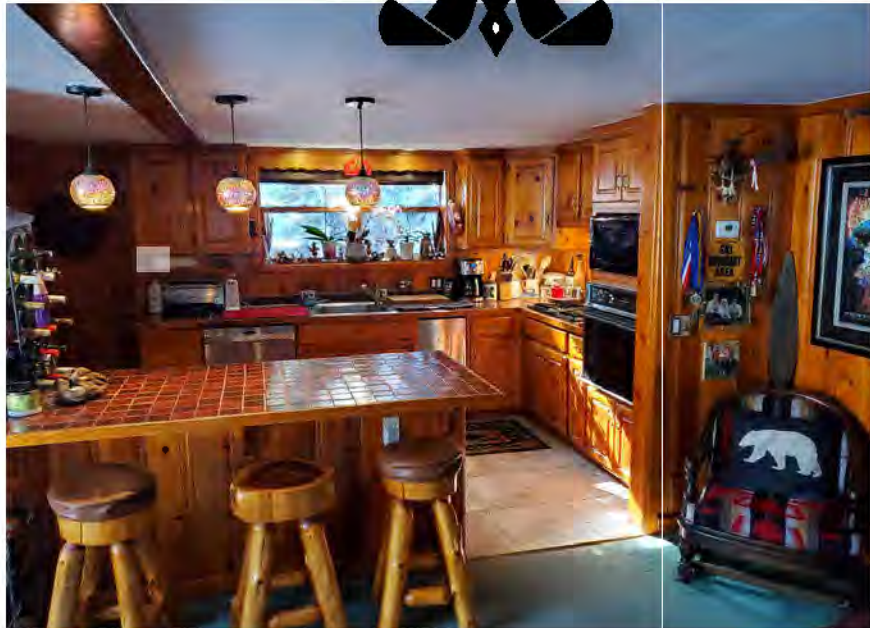

WIGLOO Ski Lease details

Wigloo is equipped with newer kitchen appliances including a trash compactor, dishwasher, microwave and gas stove / oven. In the Living room is a large Smart-TV and there is WIFI for the TV and 5G Internet connection.

The Laundry Room has a stacked washer / dryer. There is also a back-up generator in-case the power should ever go out.

"We are looking for a wonderful ski family That can enjoy and benefit from what is the Most incredible Winter Wonder Land experience in the Tahoe area!"

- The Wiggins Family

PREMIUM PROPERTY!

CONTACT

Christopher Wiggins

916.276.7971
chris@glidecycles.com

Wiggins Family Trust

EXCLUSIVE TENANCY

12/1/23 through 4/30/24

Rate: $3250 per Month

01

Access to Snow Machine for Driveway & Path

02

Selection of Streaming TV networks & Blue Ray

03

5-Person Hot Tub!

04

Indoor - outdoor sound

05

Utilities included - Heat Electricity / Propane

06

Snow Removal not included